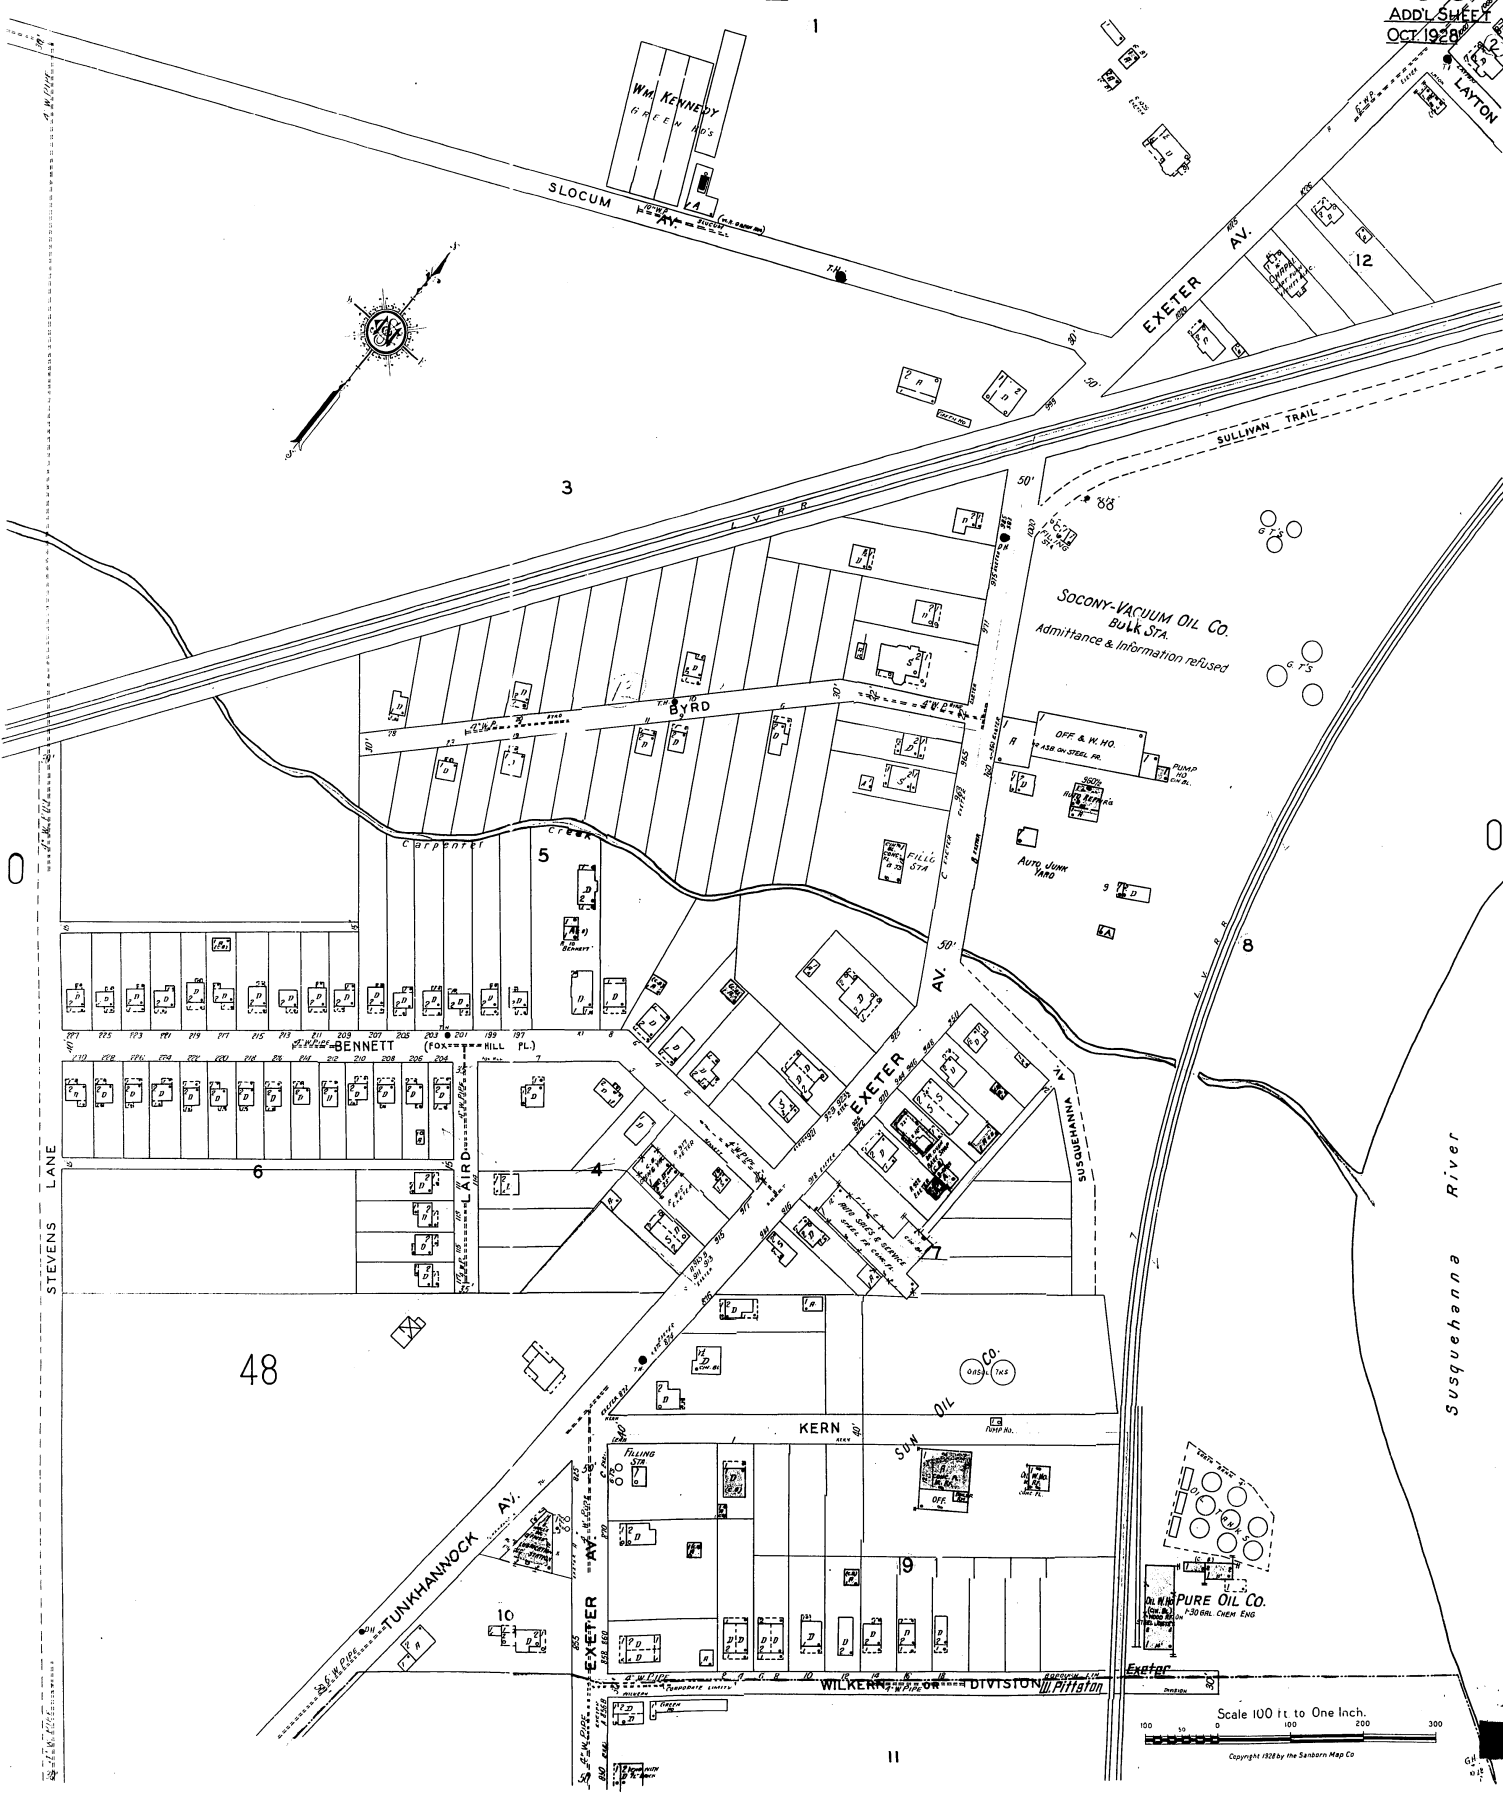

EXETER

PITTSBURGH, PA
66
ADDL SHEET
OCT 1928

SOCONY-VACUUM OIL CO.
BULK STA.
Admittance & Information refused

OFF. & W. HO.
BASE ON STEEL PL.

AUTO WASH
MFG

PURE OIL CO.
1300m. CHEST ENG

Scale 100 ft to One Inch.
Copyright 1928 by the Searborn Map Co