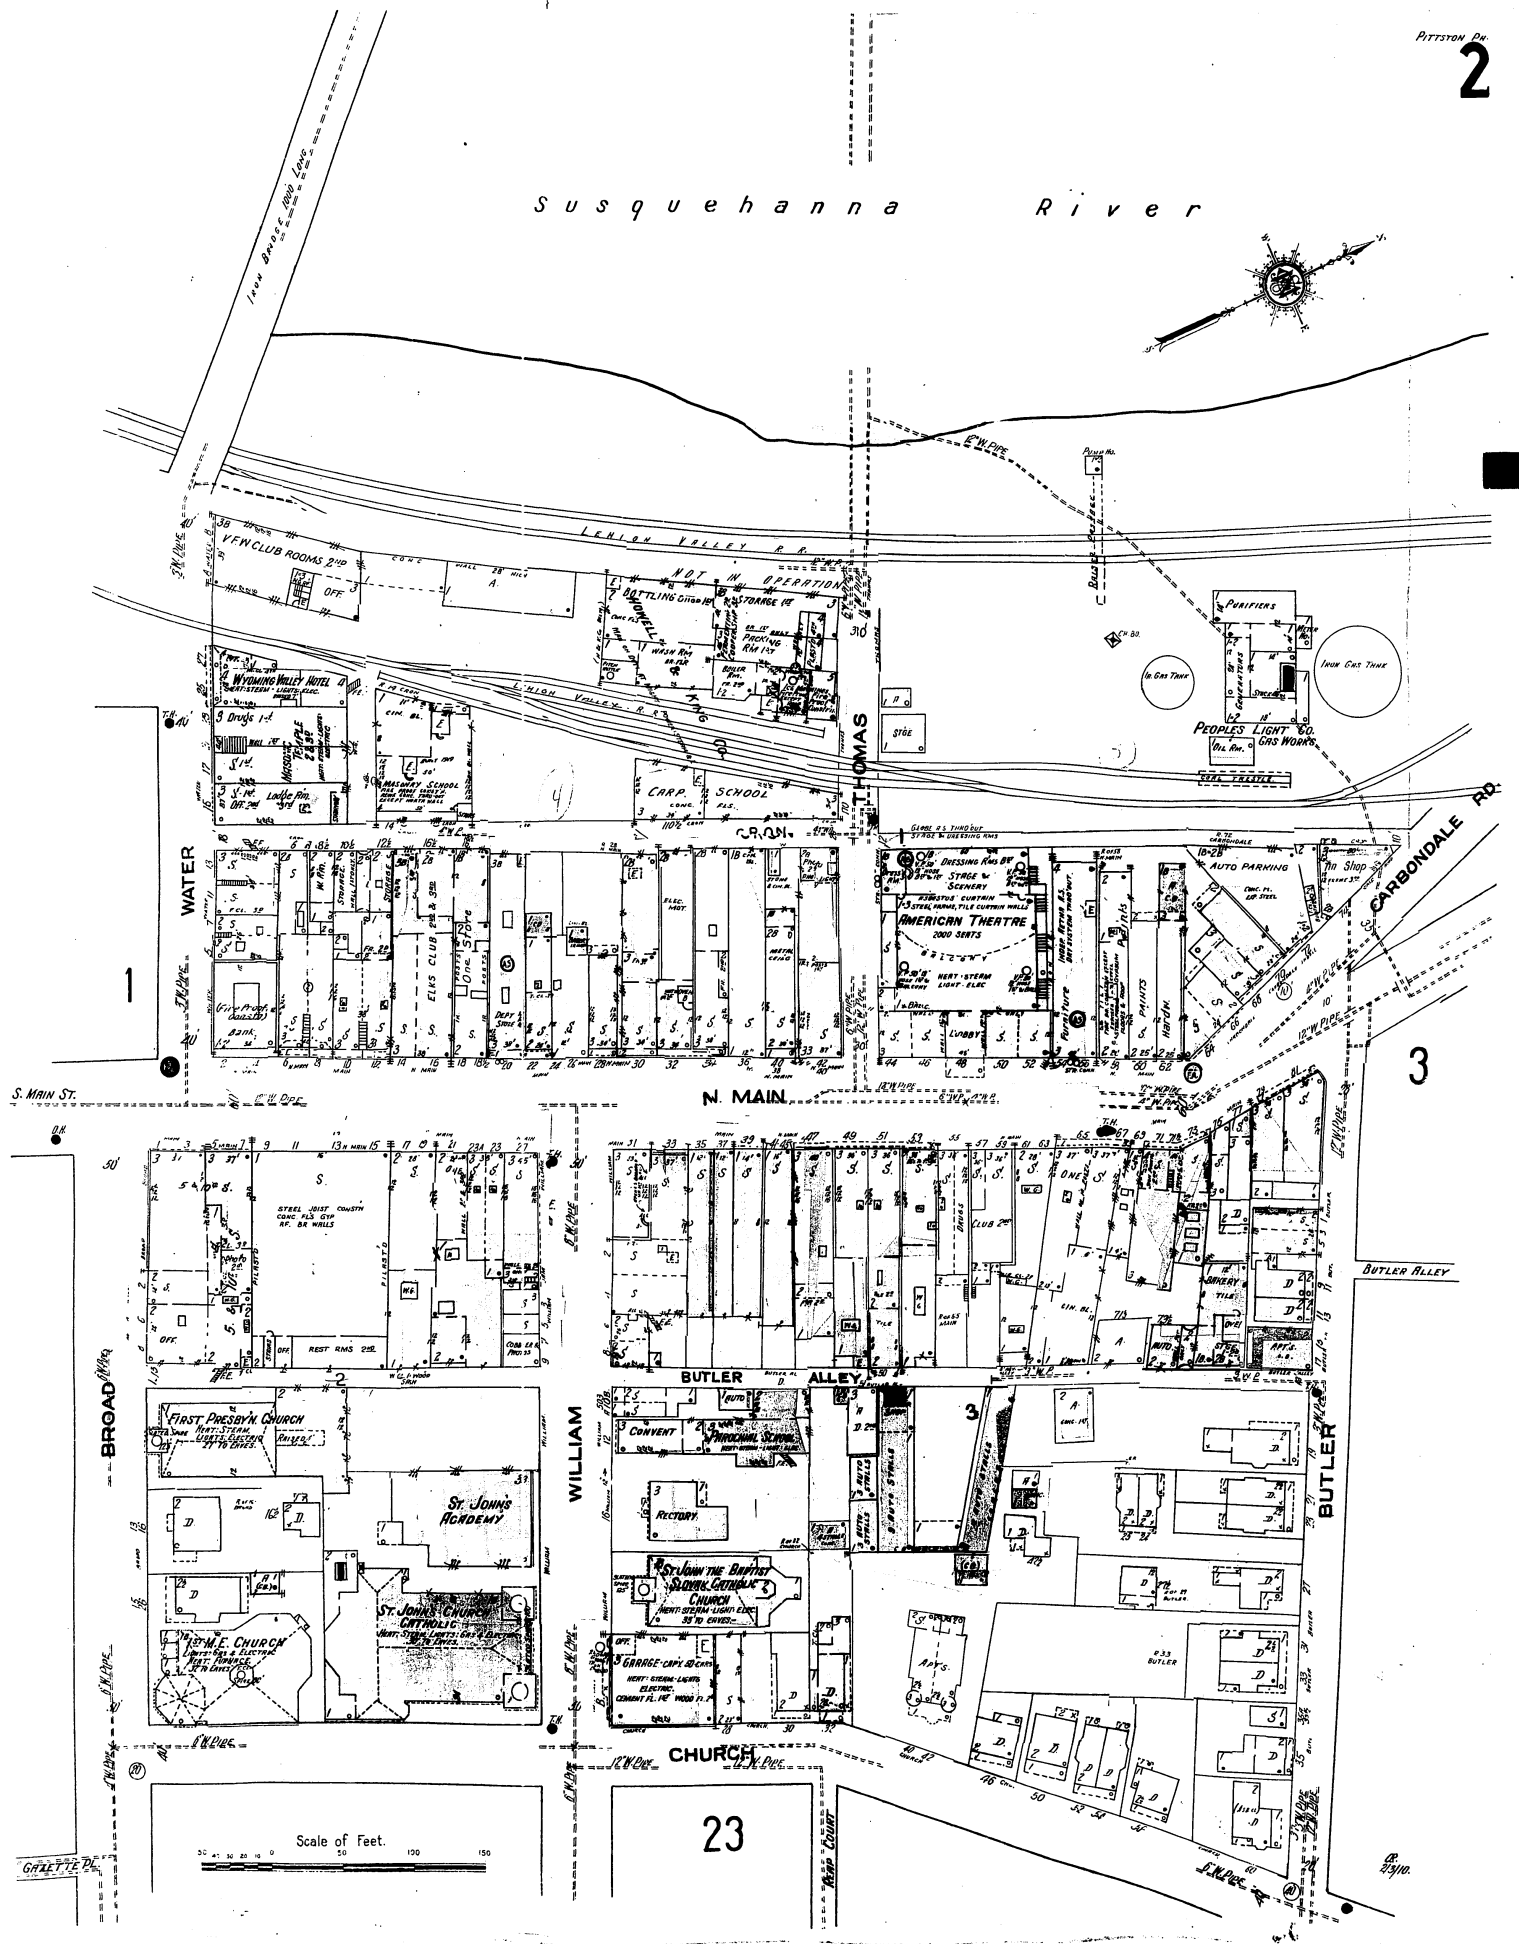

Susquehanna River

VENUE CLUB ROOMS 2-19 OFF

WYOMING VALLEY HOTEL
RESTAURANT
BAR
LOBBY

NOT IN OPERATION
BATTILING OFFICE
WASH. BLDG.
PROG. BLDG.
R.M. 12

CARP. SCHOOL
C.R. ON

AMERICAN THEATRE
2000 SEATS
LUBBY
HEAT-STEAM LIGHT-ELC.
STAIRS
TILE COMMON WALLS