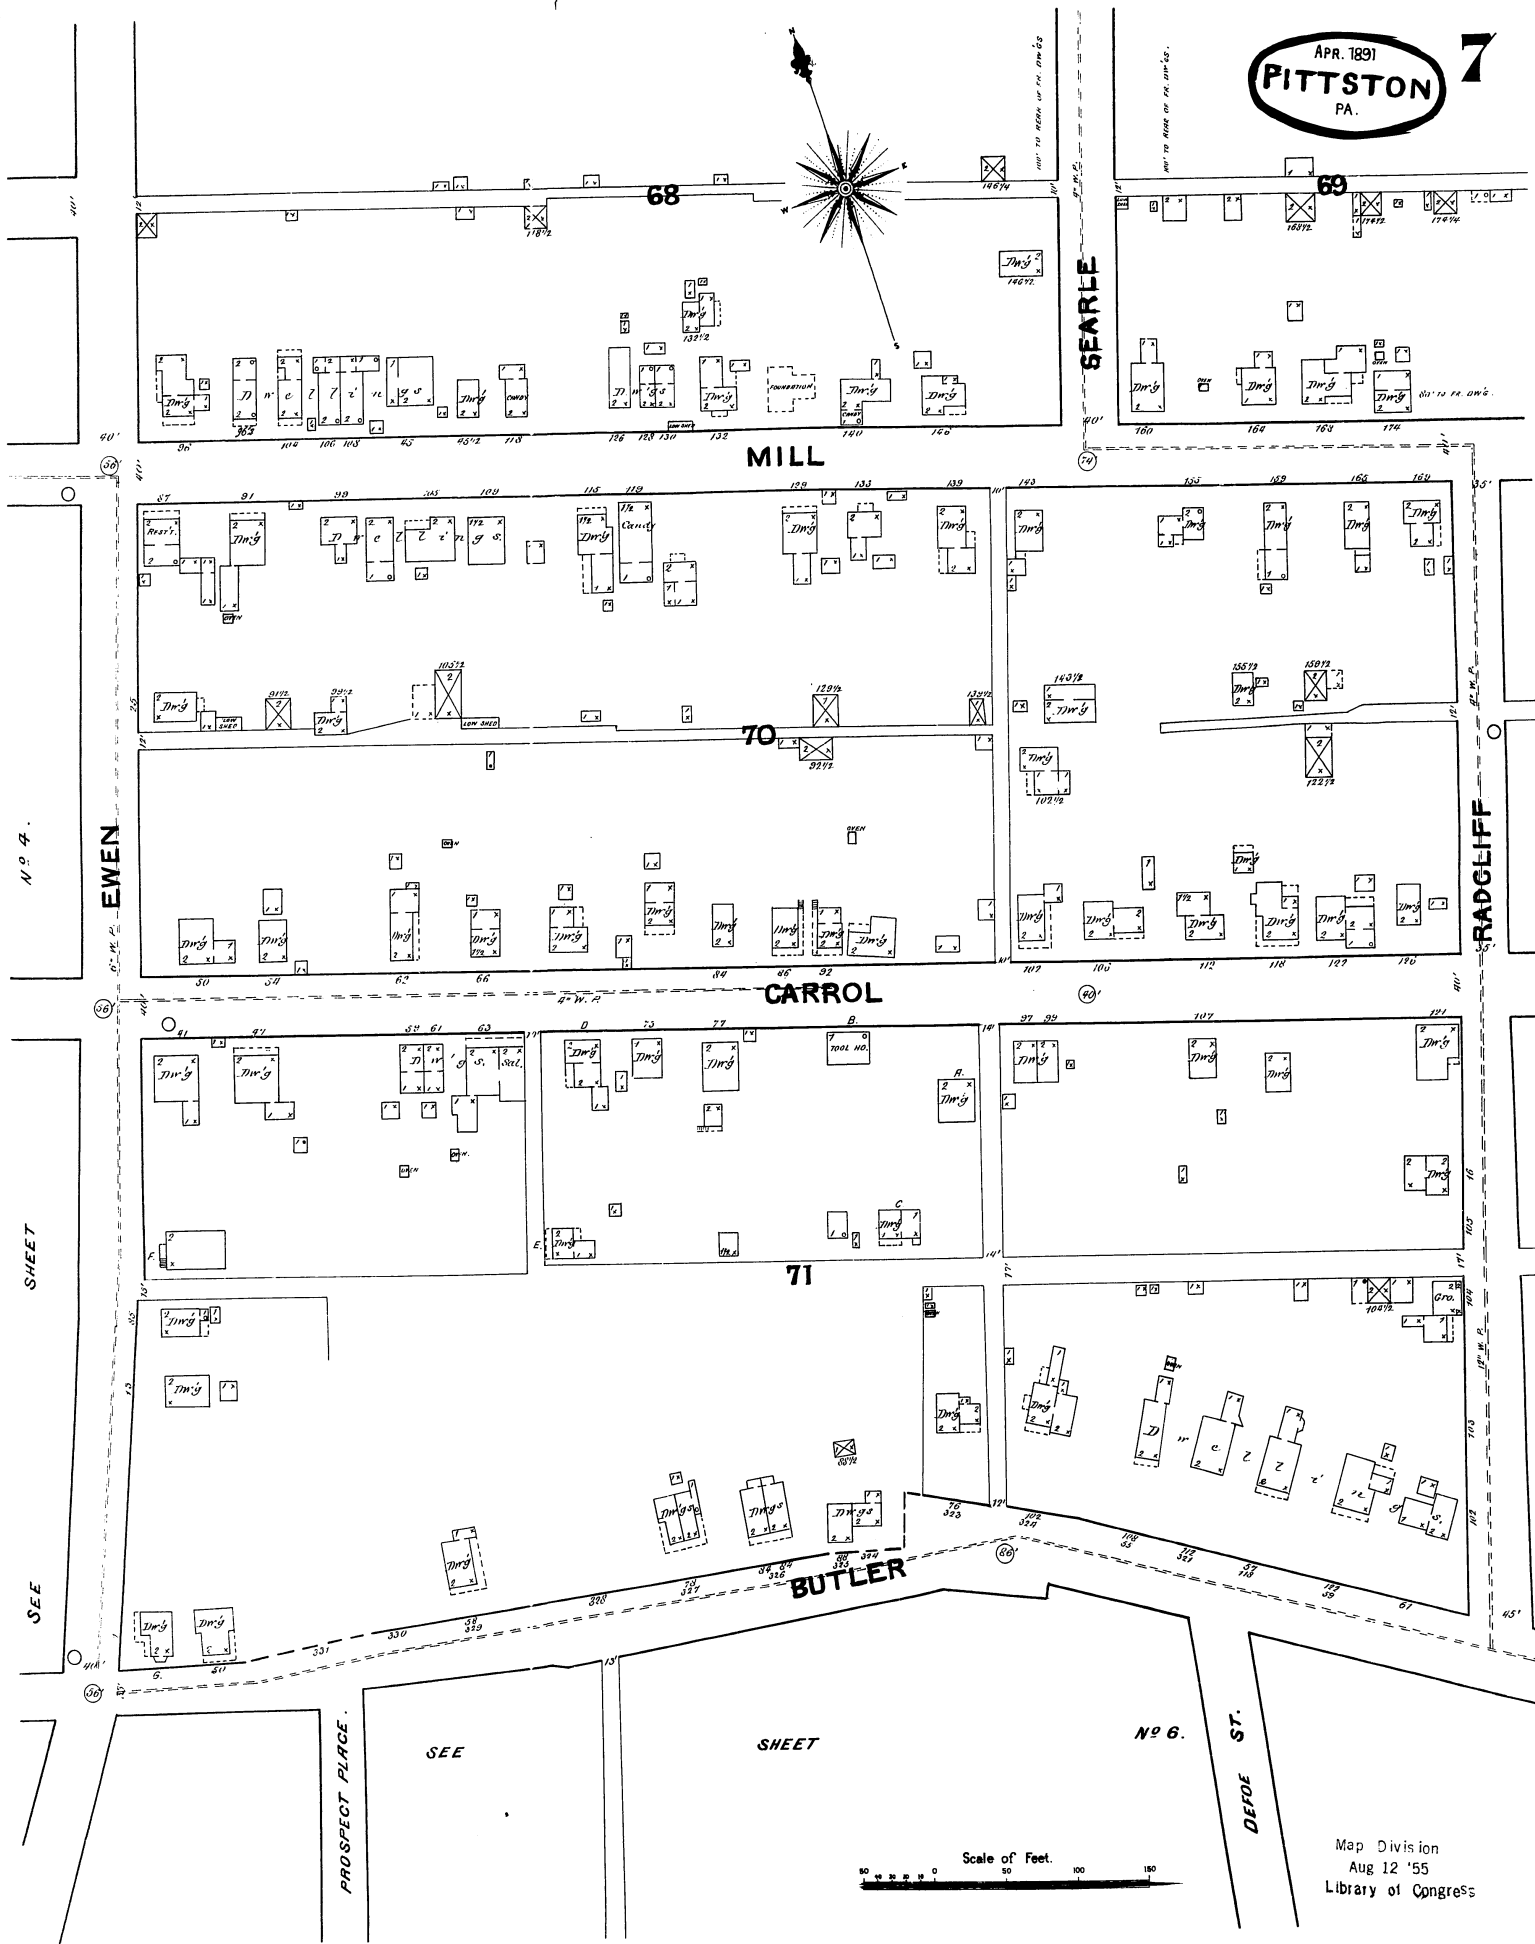

APR. 1891  
**PITTSBURGH**  
PA.

7

68

69

MILL

70

CARROLL

71

BUTLER

PROSPECT PLACE.

SEE

SHEET

No 6.

DEFOE ST.

Scale of Feet.

Map Division  
Aug 12 '55  
Library of Congress